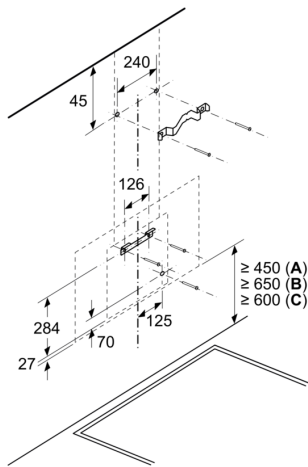

Measurements in mm  
**Appliance in circulated air mode without duct**

Socket can be fitted to the side or above the appliance

A: Socket only outside the marked area

Measurements in mm

- A: Exhaust-air outlet
- B: Socket
- C: Electric
- D: Gas - from upper edge of pan support
- E: Electric - for Australia and New Zealand

Measurements in mm  
Wall installation with chimney

- A: Electric
- B: Gas - from upper edge of pan support
- C: Electric - for Australia and New Zealand

Measurements in mm

- A: Max. back wall thickness