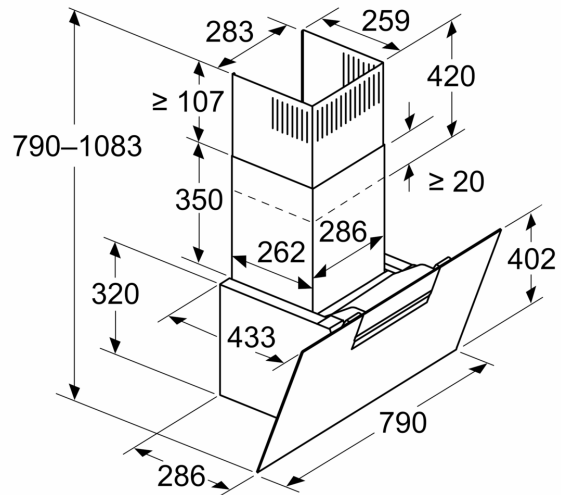

Measurements in mm
Appliance in circulated air mode