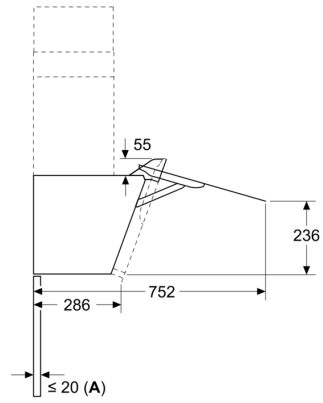

Measurements in mm  
**Appliance in circulated air mode without duct**

Socket can be fitted to the side or above the appliance

A: Socket only outside the marked area

Measurements in mm

- A: Exhaust-air outlet
- B: Socket
- C: Electric
- D: Gas - from upper edge of pan support
- E: Electric - for Australia and New Zealand

Measurements in mm  
Wall installation with chimney

- A: Electric
- B: Gas - from upper edge of pan support
- C: Electric - for Australia and New Zealand

Measurements in mm

- A: Max. back wall thickness