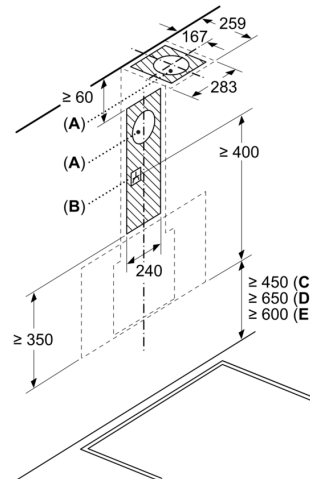

4 242005 403455

**Series 4, wall-mounted cooker hood,  
80 cm, clear glass black printed  
DWK87FN60**

Measurements in mm  
**Appliance in exhaust air mode**

Measurements in mm  
**Appliance in circulated air mode**

Measurements in mm  
**Appliance in circulated air mode without duct**

Socket can be fitted to the side or above the appliance

A: Socket only outside the marked area

Measurements in mm

- A: Exhaust-air outlet
- B: Socket
- C: Electric
- D: Gas - from upper edge of pan support
- E: Electric - for Australia and New Zealand