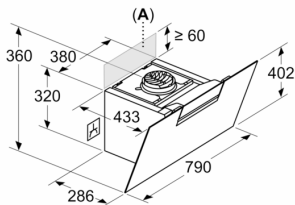

4 242005 403455

**Series 4, wall-mounted cooker hood,  
80 cm, clear glass black printed  
DWK87FN60**

Measurements in mm  
**Appliance in exhaust air mode**

Measurements in mm  
**Appliance in circulated air mode**

Measurements in mm  
**Appliance in circulated air mode without duct**

Socket can be fitted to the side or above the appliance

A: Socket only outside the marked area

Measurements in mm

- A: Exhaust-air outlet
- B: Socket
- C: Electric
- D: Gas - from upper edge of pan support
- E: Electric - for Australia and New Zealand