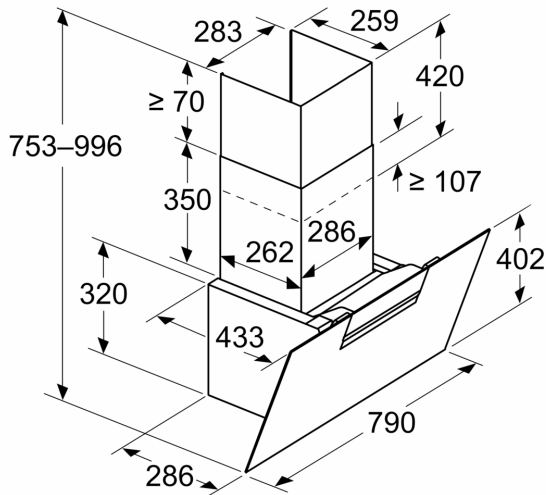

**Series 4, wall-mounted cooker hood,
80 cm, clear glass black printed
DWK87FN60**

Measurements in mm
Appliance in exhaust air mode