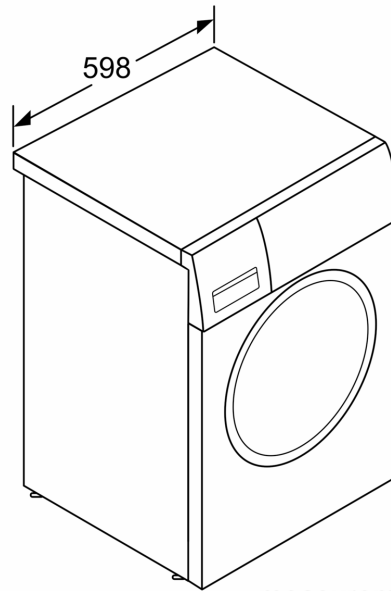

Built-in / Free-standing:	Free-standing
Door hinge:	Left
Color / Material body:	White
Length electrical supply cord:	210.0 cm
Height of the appliance:	845 mm
Dimensions of the product:	845x598x588 mm
Wheels:	No
Net weight:	73.9 kg
Drum volume:	70 l
Connection rating:	2300 W
Fuse protection:	10 A
Voltage:	220-240 V
Frequency:	50-60 Hz
Energy Star Qualified:	No
Cord included:	Yes
Plug type:	GB plug
Length of supply hose (in):	59.05 "
Dimensions of the packed product:	35.03 x 25.19 x 27.16
Net weight:	163.000 lbs
Gross weight:	165.000 lbs
Length of drain hose:	150.00 cm
Length of supply hose:	150.00 cm
Dimensions of the packed product (HxWxD):	890 x 640 x 690 mm
Gross weight:	74.7 kg
Connection rating:	2300 W
Fuse protection:	10 A
Voltage:	220-240 V
Frequency:	50-60 Hz
Water protection system:	Multiple water protection
Maximum spin speed:	1400 rpm
Spin speed options:	Variable
Digital countdown indicator:	Yes
Progress indicator:	LED-display, LED
Energy Efficiency Class (Regulation (EU) 2017/1369):	A
Weighted energy consumption in kWh per 100 washing cycles of eco 40-60 programme (EU 2017/1369):	51 kWh
Maximum capacity in kg:	10.0 kg
The water consumption of the eco programme in liters per cycle:	50 l
Duration of eco 40-60 programme in hours and mins at rated capacity (EU 2017/1369):	3:50 h
Spin-drying efficiency class of eco 40-60 programme:	B
Airborne acoustical noise emission class:	B
Airborne acoustical noise emissions :	74 dB(A) re 1 pW

Technical Information

- Slide-under height of 85cm
- Dimensions (H x W): 84.5 cm x 59.8 cm
- Appliance depth: 58.8 cm
- Appliance depth incl. door: 63.2 cm
- Appliance depth with open door: 104.9 cm

¹ Scale of Energy Efficiency Classes from A to G

**Series 6, washing machine,
frontloader fullsize, 10 kg, 1400 rpm
WGG254Z0GB**

Measurements in mm

measurements in mm