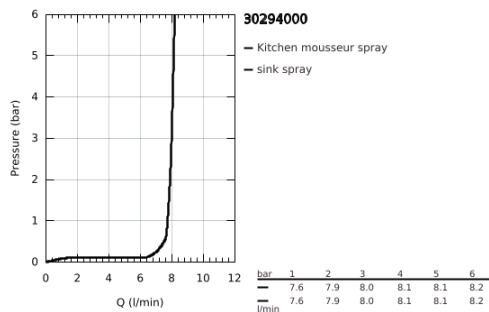

30 294 000 ESSENCE SINGLE-LEVER SINK MIXER 1/2"

PRODUCT DESCRIPTION

- Colour: Chrome
- monobloc installation
- GROHE Long-Life finish
- 28 mm ceramic cartridge with GROHE SilkMove
- flow strainer
- with integrated temperature limiter
- professional spray
- with flexible, hygienic GROHFlexx kitchen santoprene hose
- diverter: laminar spray/SpeedClean shower jet
- automatic return to laminar spray
- metal spray
- GROHE Magnetic Docking guarantees easy retraction and smooth docking of the spray head back to the starting position
- swivel spout
- swivel area 360°
- protected against backflow
- flexible connection hoses
- metal fixation set

30 294 000 ESSENCE SINGLE-LEVER SINK MIXER 1/2"

SPARE PARTS, April 2015 – now

- 1: Lever (Spare part-nr. 46927000)
- 2: Cartridge (Spare part-nr. 46963000)
- 3: Hand shower (Spare part-nr. 46965000)
- 3.1: Flow straightener (Spare part-nr. 48347000)
- 4: Shower hose (Spare part-nr. 46964KK0)
- 5: Non-return valve (Spare part-nr. 08565000)
- 6: Strainer (Spare part-nr. 0676800M)
- 7: Support plate (Spare part-nr. 05334000)
- 8: Shank fastening assembly (Spare part-nr. 48384000)