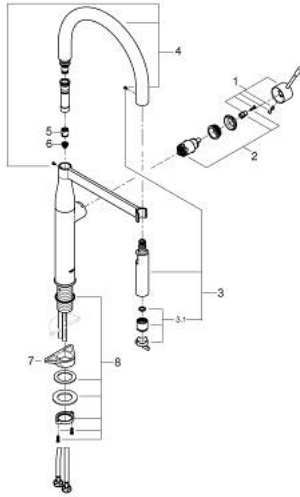

30 294 000 ESSENCE SINGLE-LEVER SINK MIXER 1/2"

PRODUCT DESCRIPTION

- Colour: Chrome
- monobloc installation
- GROHE Long-Life finish
- 28 mm ceramic cartridge with GROHE SilkMove
- flow strainer
- with integrated temperature limiter
- professional spray
- with flexible, hygienic GROHFlexx kitchen santoprene hose
- diverter: laminar spray/SpeedClean shower jet
- automatic return to laminar spray
- metal spray
- GROHE Magnetic Docking guarantees easy retraction and smooth docking of the spray head back to the starting position
- swivel spout
- swivel area 360°
- protected against backflow
- flexible connection hoses
- metal fixation set

30 294 000 ESSENCE SINGLE-LEVER SINK MIXER 1/2"

SPARE PARTS, April 2015 – now

- 1: Lever (Spare part-nr. 46927000)
- 2: Cartridge (Spare part-nr. 46963000)
- 3: Hand shower (Spare part-nr. 46965000)
- 3.1: Flow straightener (Spare part-nr. 48347000)
- 4: Shower hose (Spare part-nr. 46964KK0)
- 5: Non-return valve (Spare part-nr. 08565000)
- 6: Strainer (Spare part-nr. 0676800M)
- 7: Support plate (Spare part-nr. 05334000)
- 8: Shank fastening assembly (Spare part-nr. 48384000)