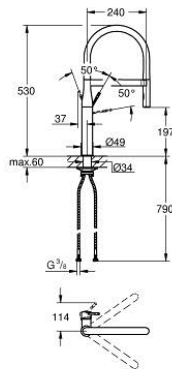

30 294 000 ESSENCE SINGLE-LEVER SINK MIXER 1/2"

PRODUCT DESCRIPTION

- Colour: Chrome
- monobloc installation
- GROHE Long-Life finish
- 28 mm ceramic cartridge with GROHE SilkMove
- flow strainer
- with integrated temperature limiter
- professional spray
- with flexible, hygienic GROHFlexx kitchen santoprene hose
- diverter: laminar spray/SpeedClean shower jet
- automatic return to laminar spray
- metal spray
- GROHE Magnetic Docking guarantees easy retraction and smooth docking of the spray head back to the starting position
- swivel spout
- swivel area 360°
- protected against backflow
- flexible connection hoses
- metal fixation set

30 294 000 ESSENCE SINGLE-LEVER SINK MIXER 1/2"

SPARE PARTS, April 2015 – now

- 1: Lever (Spare part-nr. 46927000)
- 2: Cartridge (Spare part-nr. 46963000)
- 3: Hand shower (Spare part-nr. 46965000)
- 3.1: Flow straightener (Spare part-nr. 48347000)
- 4: Shower hose (Spare part-nr. 46964KK0)
- 5: Non-return valve (Spare part-nr. 08565000)
- 6: Strainer (Spare part-nr. 0676800M)
- 7: Support plate (Spare part-nr. 05334000)
- 8: Shank fastening assembly (Spare part-nr. 48384000)