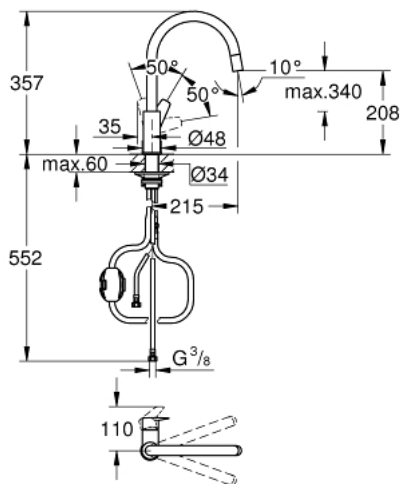

30 536 000 **BAUEDGE SINGLE-LEVER SINK MIXER 1/2"**

**PRODUCT DESCRIPTION**

- Colour: chrome
- high spout
- GROHE Long-Life finish
- GROHE Long-Life 28 mm ceramic cartridge
- Lead and Nickel Free Inner Water Ways
- pull-out mousseur spray
- adjustable flow rate limiter
- swivel tubular spout
- swivel area 360°
- protected against backflow
  
- flexible connection hoses
  
- metal fixation set
- maximum flow rate (at 3 bar): 8 l/min
- minimum pressure 1.0 bar

## 30 536 000 BAUEDGE SINGLE-LEVER SINK MIXER 1/2"

### SPARE PARTS, June 2021 – now

- 1: Cartridge (Spare part-nr. 46963000)
- 2: Hand shower (Spare part-nr. 48621000)
- 2.1: Non-return valve (Spare part-nr. 08565000)
- 2.2: Flow control (Spare part-nr. 48624000)
- 3: Support plate (Spare part-nr. 05334000)
- 4: Shank fastening assembly (Spare part-nr. 48384000)
- 5: Hose for sink mixer with pull-out dual spray or mousseur (Spare part-nr. 48293000)