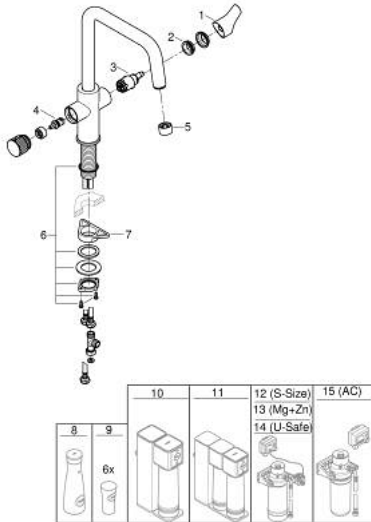

30 583 000 GROHE BLUE PURE EUROSMART FILTER TAP

PRODUCT DESCRIPTION

- Colour: Chrome
- Consisting of:
 - GROHE Blue single-lever sink mixer with filter function
 - monobloc installation
 - U spout
 - separate handle for filtered water
 - 28 mm ceramic cartridge with GROHE SilkMove
 - swivel tubular spout
 - swivel area 150°
 - separate inner water ways for filtered and non-filtered water
- flexible connection hoses
- the faucet must be installed with a filter starter set of your choice

30 583 000 GROHE BLUE PURE EUROSMART FILTER TAP

SPARE PARTS, July 2021 – now

- 1: Lever (Spare part-nr. 48531000)
 - 2: retaining ring (Spare part-nr. 07419000)
 - 3: Cartridge (Spare part-nr. 46963000)
 - 4: Ceramic headpart, 1/2" (Spare part-nr. 48620000)
 - 5: Flow control (Spare part-nr. 48343000)
 - 6: Shank fastening assembly (Spare part-nr. 48384000)
 - 7: Support plate (Spare part-nr. 05334000)
 - 8: Glass carafe with lid set
(Spare part-nr. 40405001)*
 - 9: Water glasses (6 pieces) (Spare part-nr. 40437000)*
 - 10: Reverse osmosis filter starter set (Spare part-nr. 40877000)*
 - 11: Reverse osmosis with mineralization filter starter set (Spare part-nr. 40878000)*
 - 12: S-size filter starter set (Spare part-nr. 40438001)*
 - 13: Magnesium + Zinc filter starter set (Spare part-nr. 40875000)*
 - 14: Ultrasafe filter starter set (Spare part-nr. 40876000)*
 - 15: Activated carbon filter starter set (Spare part-nr. 41136000)*
- * Optional accessories