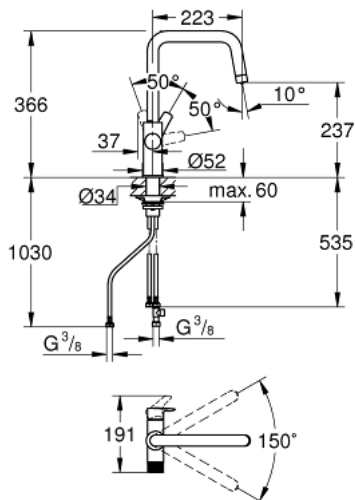

30 583 000 GROHE BLUE PURE EUROSMART FILTER TAP

PRODUCT DESCRIPTION

- Colour: Chrome
- Consisting of:
 - GROHE Blue single-lever sink mixer with filter function
 - monobloc installation
 - U spout
 - separate handle for filtered water
 - 28 mm ceramic cartridge with GROHE SilkMove
 - swivel tubular spout
 - swivel area 150°
 - separate inner water ways for filtered and non-filtered water
- flexible connection hoses
- the faucet must be installed with a filter starter set of your choice

30 583 000 GROHE BLUE PURE EUROSMART FILTER TAP

SPARE PARTS, July 2021 – now

- 1: Lever (Spare part-nr. 48531000)
 - 2: retaining ring (Spare part-nr. 07419000)
 - 3: Cartridge (Spare part-nr. 46963000)
 - 4: Ceramic headpart, 1/2" (Spare part-nr. 48620000)
 - 5: Flow control (Spare part-nr. 48343000)
 - 6: Shank fastening assembly (Spare part-nr. 48384000)
 - 7: Support plate (Spare part-nr. 05334000)
 - 8: Glass carafe with lid set
(Spare part-nr. 40405001)*
 - 9: Water glasses (6 pieces) (Spare part-nr. 40437000)*
 - 10: Reverse osmosis filter starter set (Spare part-nr. 40877000)*
 - 11: Reverse osmosis with mineralization filter starter set (Spare part-nr. 40878000)*
 - 12: S-size filter starter set (Spare part-nr. 40438001)*
 - 13: Magnesium + Zinc filter starter set (Spare part-nr. 40875000)*
 - 14: Ultrasafe filter starter set (Spare part-nr. 40876000)*
 - 15: Activated carbon filter starter set (Spare part-nr. 41136000)*
- * Optional accessories