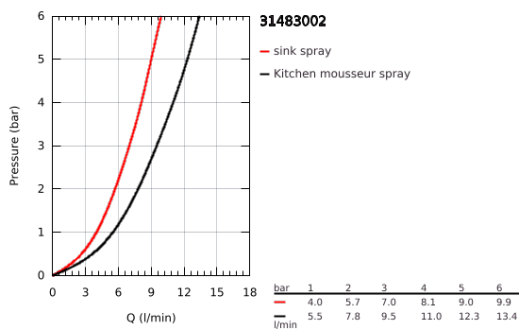

31 483 002 **CONCETTO SINGLE-LEVER SINK MIXER 1/2"**

PRODUCT DESCRIPTION

- Colour: Chrome
- high spout
- monobloc installation
- GROHE Long-Life finish
- GROHE SilkMove 35 mm ceramic cartridge
- GROHE EasyDock guarantees easy retraction and smooth docking back to the starting position
- Lead and Nickel Free Inner Water Ways
- pull-out dual spray
- diverter: laminar spray/SpeedClean shower jet
- adjustable flow rate limiter
- swivel tubular spout
- swivel area 360°
- protected against backflow

- flexible connection hoses

- metal fixation set
- maximum flow rate (at 3 bar): 9.5 l/min

31 483 002 **CONCETTO SINGLE-LEVER SINK MIXER 1/2"**

SPARE PARTS, May 2022 – now

- 1: Lever (Spare part-nr. 46754000)
 - 2: Cartridge (Spare part-nr. 46374000)
 - 3: Hose for sink mixer with pull-out dual spray or mousseur (Spare part-nr. 48293000)
 - 4: Hand shower (Spare part-nr. 48416000)
 - 4.1: Non-return valve (Spare part-nr. 08565000)
 - 4.2: Flow straightener (Spare part-nr. 48347000)
 - 5: Shank fastening assembly (Spare part-nr. 48384000)
 - 6: Support plate (Spare part-nr. 05334000)
 - 7: Socket Spanner (Spare part-nr. 19332000)*
- * Optional accessories