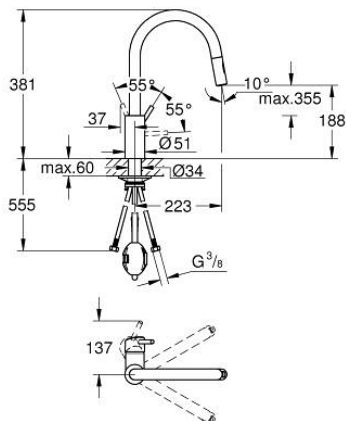

31 483 002 **CONCETTO SINGLE-LEVER SINK MIXER 1/2"**

PRODUCT DESCRIPTION

- Colour: Chrome
- high spout
- monobloc installation
- GROHE Long-Life finish
- GROHE SilkMove 35 mm ceramic cartridge
- GROHE EasyDock guarantees easy retraction and smooth docking back to the starting position
- Lead and Nickel Free Inner Water Ways
- pull-out dual spray
- diverter: laminar spray/SpeedClean shower jet
- adjustable flow rate limiter
- swivel tubular spout
- swivel area 360°
- protected against backflow

- flexible connection hoses

- metal fixation set
- maximum flow rate (at 3 bar): 9.5 l/min

31 483 002 **CONCETTO SINGLE-LEVER SINK MIXER 1/2"**

SPARE PARTS, May 2022 – now

- 1: Lever (Spare part-nr. 46754000)
 - 2: Cartridge (Spare part-nr. 46374000)
 - 3: Hose for sink mixer with pull-out dual spray or mousseur (Spare part-nr. 48293000)
 - 4: Hand shower (Spare part-nr. 48416000)
 - 4.1: Non-return valve (Spare part-nr. 08565000)
 - 4.2: Flow straightener (Spare part-nr. 48347000)
 - 5: Shank fastening assembly (Spare part-nr. 48384000)
 - 6: Support plate (Spare part-nr. 05334000)
 - 7: Socket Spanner (Spare part-nr. 19332000)*
- * Optional accessories