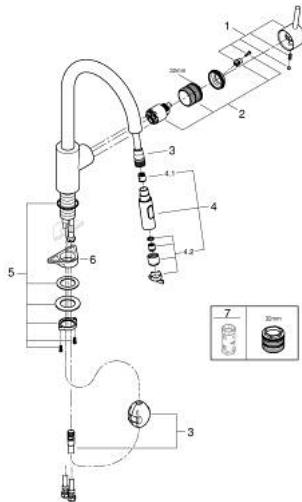

31 483 002 **CONCETTO SINGLE-LEVER SINK MIXER 1/2"**

PRODUCT DESCRIPTION

- Colour: Chrome
- high spout
- monobloc installation
- GROHE Long-Life finish
- GROHE SilkMove 35 mm ceramic cartridge
- GROHE EasyDock guarantees easy retraction and smooth docking back to the starting position
- Lead and Nickel Free Inner Water Ways
- pull-out dual spray
- diverter: laminar spray/SpeedClean shower jet
- adjustable flow rate limiter
- swivel tubular spout
- swivel area 360°
- protected against backflow

- flexible connection hoses

- metal fixation set
- maximum flow rate (at 3 bar): 9.5 l/min

31 483 002 **CONCETTO SINGLE-LEVER SINK MIXER 1/2"**

SPARE PARTS, May 2022 – now

- 1: Lever (Spare part-nr. 46754000)
 - 2: Cartridge (Spare part-nr. 46374000)
 - 3: Hose for sink mixer with pull-out dual spray or mousseur (Spare part-nr. 48293000)
 - 4: Hand shower (Spare part-nr. 48416000)
 - 4.1: Non-return valve (Spare part-nr. 08565000)
 - 4.2: Flow straightener (Spare part-nr. 48347000)
 - 5: Shank fastening assembly (Spare part-nr. 48384000)
 - 6: Support plate (Spare part-nr. 05334000)
 - 7: Socket Spanner (Spare part-nr. 19332000)*
- * Optional accessories