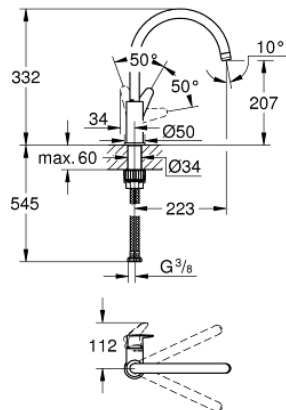

31 536 001 BAUCURVE SINGLE-LEVER SINK MIXER 1/2"

PRODUCT DESCRIPTION

- Colour: Chrome
- high spout
- monobloc installation
- GROHE Long-Life finish
- GROHE Long-Life 28 mm ceramic cartridge
- Lead and Nickel Free Inner Water Ways
- spout with mousseur
- swivel tubular spout
- swivel area 360°
- flexible connection hoses
- metal fixation set
- maximum flow rate (at 3 bar): 11.5 l/min

31 536 001 **BAUCURVE SINGLE-LEVER SINK MIXER 1/2"**

SPARE PARTS, April 2022 – now

- 1: Cartridge (Spare part-nr. 46963000)
- 2: Flow restrictor (Spare part-nr. 13967000)
- 3: Shank fastening assembly (Spare part-nr. 48384000)
- 4: Safety ring (Spare part-nr. 4826600M)
- 5: Support plate (Spare part-nr. 05334000)