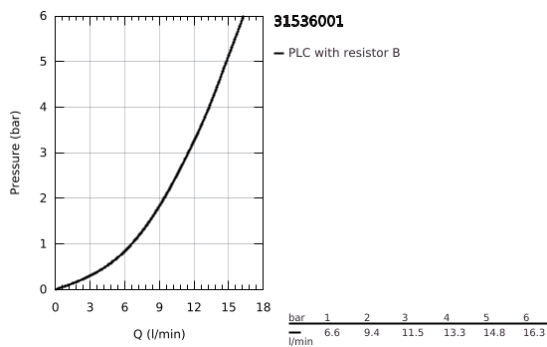

31 536 001 BAUCURVE SINGLE-LEVER SINK MIXER 1/2"

PRODUCT DESCRIPTION

- Colour: Chrome
- high spout
- monobloc installation
- GROHE Long-Life finish
- GROHE Long-Life 28 mm ceramic cartridge
- Lead and Nickel Free Inner Water Ways
- spout with mousseur
- swivel tubular spout
- swivel area 360°
- flexible connection hoses
- metal fixation set
- maximum flow rate (at 3 bar): 11.5 l/min

31 536 001 **BAUCURVE SINGLE-LEVER SINK MIXER 1/2"**

SPARE PARTS, April 2022 – now

- 1: Cartridge (Spare part-nr. 46963000)
- 2: Flow restrictor (Spare part-nr. 13967000)
- 3: Shank fastening assembly (Spare part-nr. 48384000)
- 4: Safety ring (Spare part-nr. 4826600M)
- 5: Support plate (Spare part-nr. 05334000)