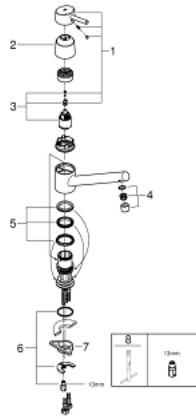

32 659 001 **CONCETTO SINGLE-LEVER SINK MIXER 1/2"**

PRODUCT DESCRIPTION

- Colour: chrome
- low spout
- GROHE Long-Life finish
- GROHE SilkMove 35 mm ceramic cartridge
- mousseur
- adjustable flow rate limiter
- swivel cast spout
- swivel area 140°
- flexible connection hoses
- rapid installation system
- maximum flow rate (at 3 bar): 13 l/min

32 659 001 **CONCETTO SINGLE-LEVER SINK MIXER 1/2"**

SPARE PARTS, August 2018 – now

- 1: Lever (Spare part-nr. 46723000)
- 2: Cap (Spare part-nr. 46601000)
- 3: Cartridge (Spare part-nr. 46374000)
- 4: Mousseur (Spare part-nr. 06574000)
- 5: Seal kit (Spare part-nr. 46429SA0)
- 6: Shank mounting kit (Spare part-nr. 46249000)
- 7: Support plate (Spare part-nr. 05334000)
- 8: Mounting wrench (Spare part-nr. 19017000)*