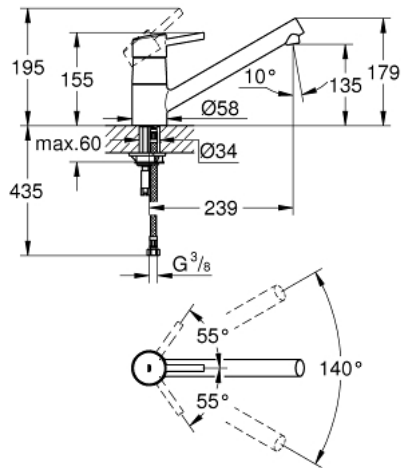

32 659 001 **CONCETTO SINGLE-LEVER SINK MIXER 1/2"**

PRODUCT DESCRIPTION

- Colour: chrome
- low spout
- GROHE Long-Life finish
- GROHE SilkMove 35 mm ceramic cartridge
- mousseur
- adjustable flow rate limiter
- swivel cast spout
- swivel area 140°
- flexible connection hoses
- rapid installation system
- maximum flow rate (at 3 bar): 13 l/min

32 659 001 **CONCETTO SINGLE-LEVER SINK MIXER 1/2"**

SPARE PARTS, August 2018 – now

- 1: Lever (Spare part-nr. 46723000)
- 2: Cap (Spare part-nr. 46601000)
- 3: Cartridge (Spare part-nr. 46374000)
- 4: Mousseur (Spare part-nr. 06574000)
- 5: Seal kit (Spare part-nr. 46429SA0)
- 6: Shank mounting kit (Spare part-nr. 46249000)
- 7: Support plate (Spare part-nr. 05334000)
- 8: Mounting wrench (Spare part-nr. 19017000)*