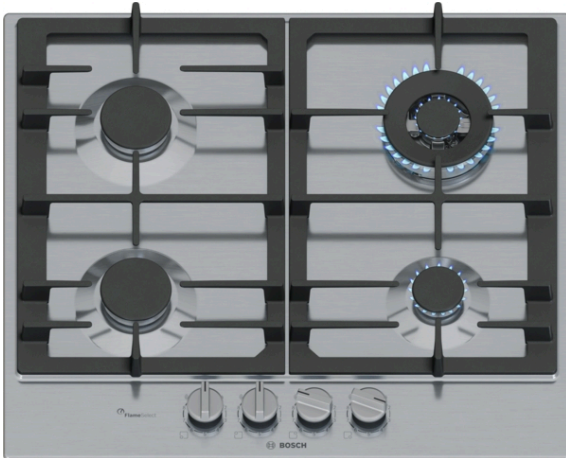

**Series 6, Gas hob, 60 cm, Stainless steel  
PCH6A5I95**

**Included accessories**

1 x cross support for espresso

**Optional accessories**

HEZ298105 : Simmer plate

HEZ298114 : Small pot support

HEZ32WA00 : Wireless food thermometer

HEZ9SE040 : 4 pieces Set

HEZ9SE060 : 6 pieces Set

**The gas hob with precise flame control and easy cleaning thanks to detachable metallic knobs and dishwasher suitable cast iron pan supports.**

- **FlameSelect:** adjust the gas flame precisely using nine defined levels.
- **Easy cleaning:** detachable knobs and dishwasher-suitable pan supports make cleaning a breeze.
- **Dishwasher-suitable pan supports:** make cleaning your hob even easier.
- **Continuous cast-iron pan support:** for high firmness and stability of cookware.
- **Safety gas cut-off:** ensures safety by instantly cutting off gas supply if the flame goes out.

**Technical Data**

Product name/family : gas hob w integrated controls

Built-in / Free-standing : Built-in

Energy input : Gas

Total number of positions that can be used at the same time : 4

Required niche size for installation (HxWxD) : 45 x 560-562 x 480-492 mm

### The gas hob with precise flame control and easy cleaning thanks to detachable metallic knobs and dishwasher suitable cast iron pan supports.