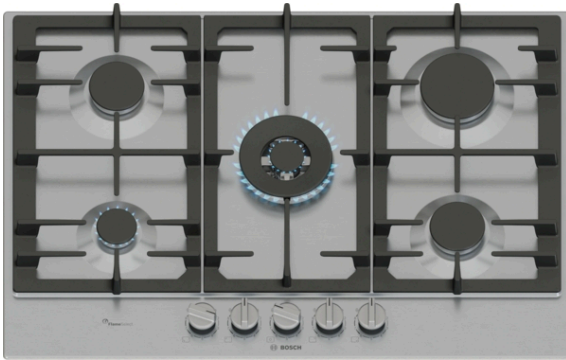

**Series 6, Gas hob, 75 cm, Stainless steel  
PCQ7A5I95**

**The gas hob with precise flame control and easy cleaning thanks to detachable metallic knobs and dishwasher suitable cast iron pan supports.**

- **FlameSelect:** adjust the gas flame precisely using nine defined levels.
- **Easy cleaning:** detachable knobs and dishwasher-suitable pan supports make cleaning a breeze.
- **Dishwasher-suitable pan supports:** make cleaning your hob even easier.
- **Continuous cast-iron pan support:** for high firmness and stability of cookware.
- **Safety gas cut-off:** ensures safety by instantly cutting off gas supply if the flame goes out.

---

**Technical Data**

Product name/family : gas hob w integrated controls

Built-in / Free-standing : Built-in

Energy input : Gas

Total number of positions that can be used at the same time : 5

Required niche size for installation (HxWxD) : 45 x 560-562 x 480-492 mm