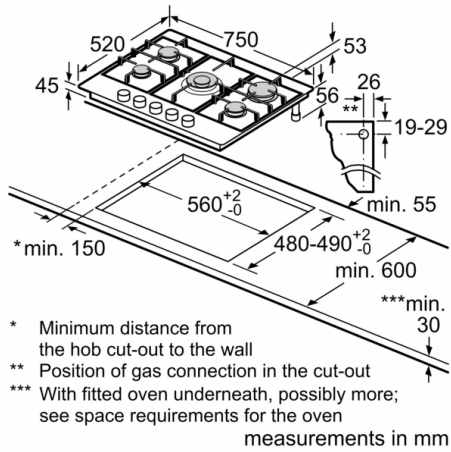

Width of the appliance : 750 mm

Dimensions : 51.5x750x520 mm

Dimensions of the packed product (HxWxD) : 145 x 793 x 577 mm

Net weight : 14.1 kg

Gross weight : 15.8 kg

Residual heat indicator : Without

Location of control panel : Front

#### Installation (gas types & measurements)

- Usable for: NG H/E 20mbar, E+ 20/25mbar
- Preset for natural gas (20mbar)
- Nozzle set for Liquid gas nozzles (28-30/37mbar) included. Nozzles for all other gas types can be ordered via the

customer service. For nozzle change, please contact the customer service.

- Dimensions of the product (HxWxD mm): 51.5 x 750 x 520
- Required niche size for installation (HxWxD mm) : 45 x 560 x (480 - 492)
- Min. worktop thickness: 30 mm
- Power cord: 1 m
- Connected load: 11.5 KW

#### Accessories

- Espresso cross included

**Series 6, Gas hob, 75 cm, Stainless steel  
PCQ7A5I95**

- \* Minimum distance from the hob cut-out to the wall
  - \*\* Position of gas connection in the cut-out
  - \*\*\* With fitted oven underneath, possibly more; see space requirements for the oven
- measurements in mm