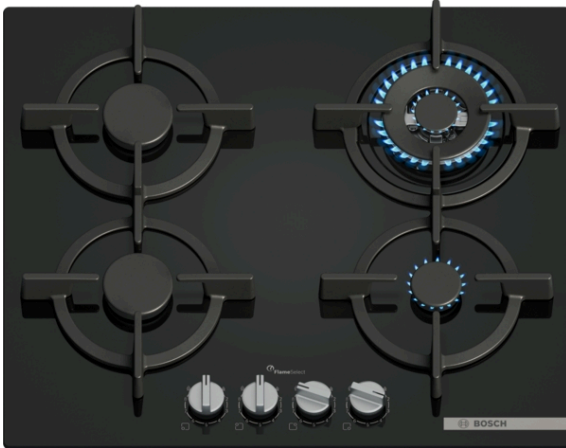

Series 6, Gas hob, 60 cm, Tempered glass, Black PPH6A6I10

Optional accessories

- HEZ298105 : Simmer plate
- HEZ298114 : Small pot support
- HEZ32WA00 : Wireless food thermometer
- HEZ9SE040 : 4 pieces Set
- HEZ9SE060 : 6 pieces Set

The gas hob with precise flame control and easy cleaning thanks to detachable metallic knobs and dishwasher suitable cast iron pan supports.

- **FlameSelect:** adjust the gas flame precisely using nine defined levels.
- **Easy cleaning:** detachable knobs and dishwasher-suitable pan supports make cleaning a breeze.
- **Dishwasher-suitable pan supports:** make cleaning your hob even easier.
- **Single cast-iron pan supports:** for high firmness and easy handling.
- **Safety gas cut-off:** ensures safety by instantly cutting off gas supply if the flame goes out.

Technical Data

Product name/family : gas hob w integrated controls
Built-in / Free-standing : Built-in
Energy input : Gas
Total number of positions that can be used at the same time : 4
Required niche size for installation (HxWxD) : 45 x 560-562 x 480-492 mm
Width of the appliance : 590 mm
Dimensions : 54x590x520 mm
Dimensions of the packed product (HxWxD) : 141 x 651 x 578 mm
Net weight : 14.6 kg
Gross weight : 15.7 kg
Residual heat indicator : Without
Location of control panel : Front
Basic surface material : Tempered glass
Color of surface : Black
Color of frame : Black
Length electrical supply cord : 100.0 cm
EAN code : 4242005440900
Gas connection rating : 8000 W
Fuse protection : 3 A
Voltage : 220-240 V
Frequency : 50; 60 Hz

Design

- Tempered glass hob surface, black
- Two built-in options: install the hob either flush or slightly raised on the worktop
- Cast iron single pan supports
- Metal knobs

Usage convenience

- FlameSelect: precisely adjust the flame in nine defined and repeatable levels.
- Sword knobs, front: easily access knobs in front with strong grip for effortless turning.
- Automatic ignition: just push and turn the knob to ignite the flame.