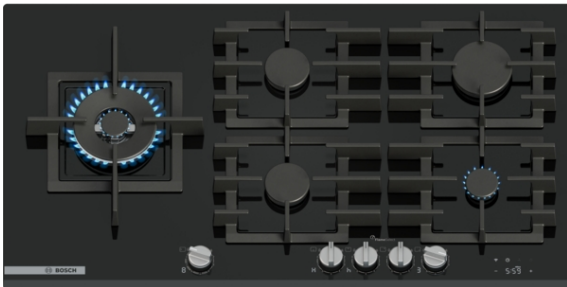

**Series 8, Gas hob, 90 cm, Tempered glass, Black
PRS9A6H40**

Optional accessories

HEZ298105 : Simmer plate
HEZ298107 : Wok ring
HEZ298114 : Small pot support
HEZ32WA00 : Wireless food thermometer
HEZ9SE040 : 4 pieces Set
HEZ9SE060 : 6 pieces Set

The gas hob with precise flame control, smart hob-hood-interaction and easy cleaning thanks to detachable metallic knobs and dishwasher suitable cast iron pan supports.

- **FlameSelect:** adjust the gas flame precisely using nine defined levels.
- **Easy cleaning:** detachable knobs and dishwasher-suitable pan supports make cleaning a breeze.
- **Dishwasher-suitable pan supports:** make cleaning your hob even easier.
- **Cooktop-based Hood Control:** convenient operation of the hood via your hob.
- **Smart Hood Automatic:** a matching hood automatically adjusts on your hob settings while cooking.

Series 8, Gas hob, 90 cm, Tempered glass, Black PRS9A6H40

The gas hob with precise flame control, smart hob-hood-interaction and easy cleaning thanks to detachable metallic knobs and dishwasher suitable cast iron pan supports.

Design

- Tempered glass hob surface, black
- Semi-continuous cast iron pan supports
- Illuminated, Metal knobs

Usage convenience

- FlameSelect: precisely adjust the flame in nine defined and repeatable levels.
- Digital display: see the selected power level and the residual heat.
- Sword knobs, front: easily access knobs in front with strong grip for effortless turning.
- Automatic ignition: just push and turn the knob to ignite the flame.
- Count-down timer: an alarm sounds at the end of the time set (e.g. for pasta).