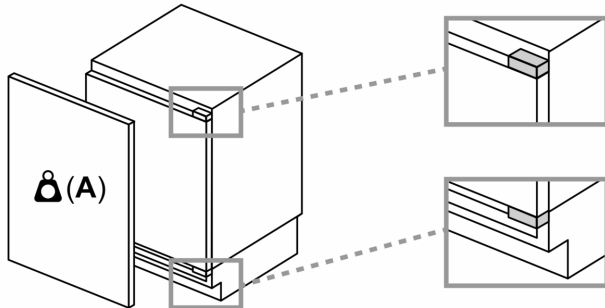

Dimension and installation

- Niche Dimensions: 82 cm H x 60 cm W x 55 cm D
- Dimensions: 82 cm H x 59.8 cm W x 54.8 cm D

Key features - Freezer section

- KUR21VFE0G

Country Specific Options

- Based on the results of the standard 24-hour test. Actual consumption depends on usage/position of the appliance.

The gap dimensions recommended in the table must be adhered to in order to ensure that appliance doors do not collide with anything when they are opened, and to avoid causing damage to kitchen units.

Measurements in mm

Measurements in mm

A: Substructure height

B: ≥ 560 mm (recommended)

Space for electrical connection next to the appliance on the left or right side

Measurements in mm

A: Air inlet ≥ 200 cm²

Maximal permissible weight of the unit fronts