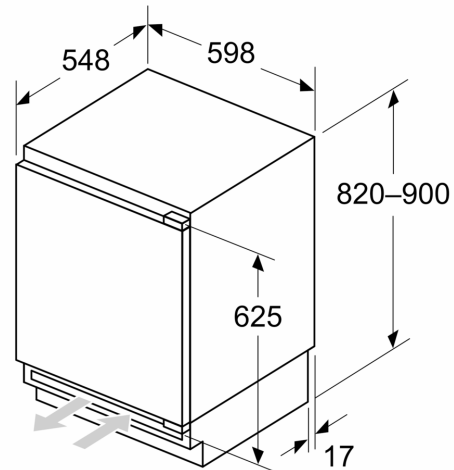

Dimension and installation

- Niche Dimensions: 82 cm H x 60 cm W x 55 cm D
- Dimensions: 82 cm H x 59.8 cm W x 54.8 cm D

Key features - Freezer section

- KUR21VFE0G

Country Specific Options

- Based on the results of the standard 24-hour test. Actual consumption depends on usage/position of the appliance.

Additional features

**Series 4, Built-in fridge, 82 x 60 cm,
flat hinge
KUR21VFE0G**

measurements in mm

Recommended gap dimensions for flat hinges

F	R	X
16-19	0-3	2.5
20	0-1	3
	2-3	2.5
21	0-1	3
	2-3	2.5
22	0	4
	1	3.5
	2-3	3

The gap dimensions recommended in the table must be adhered to in order to ensure that appliance doors do not collide with anything when they are opened, and to avoid causing damage to kitchen units.

Measurements in mm

Measurements in mm

A: Substructure height

B: ≥ 560 mm (recommended)

Space for electrical connection next to the appliance on the left or right side

Measurements in mm

A: Air inlet ≥ 200 cm²

Maximal permissible weight of the unit fronts