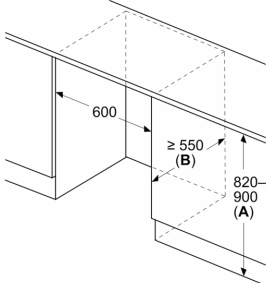

Measurements in mm