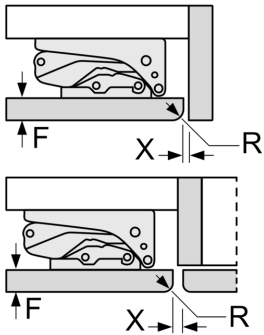

Dimension and installation

- Niche Dimensions: 82 cm H x 60 cm W x 55 cm D
- Dimensions: 82 cm H x 59.8 cm W x 54.8 cm D

Key features - Freezer section

- KUR21VFE0G

Country Specific Options

- Based on the results of the standard 24-hour test. Actual consumption depends on usage/position of the appliance.

Additional features

**Series 4, Built-in fridge, 82 x 60 cm,
flat hinge
KUR21VFE0G**

measurements in mm

Recommended gap dimensions for flat hinges

F	R	X
16-19	0-3	2.5
20	0-1	3
	2-3	2.5
21	0-1	3
	2-3	2.5
22	0	4
	1	3.5
	2-3	3

The gap dimensions recommended in the table must be adhered to in order to ensure that appliance doors do not collide with anything when they are opened, and to avoid causing damage to kitchen units.

Measurements in mm