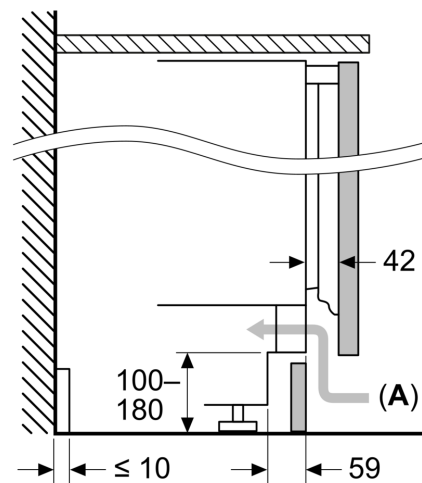

Dimension and installation

- Niche Dimensions: 82 cm H x 60 cm W x 55 cm D
- Dimensions: 82 cm H x 59.8 cm W x 54.8 cm D

Key features - Freezer section

- KUR21VFE0G

Country Specific Options

- Based on the results of the standard 24-hour test. Actual consumption depends on usage/position of the appliance.

The gap dimensions recommended in the table must be adhered to in order to ensure that appliance doors do not collide with anything when they are opened, and to avoid causing damage to kitchen units.

Measurements in mm

Measurements in mm

A: Substructure height

B: ≥ 560 mm (recommended)

Space for electrical connection next to the appliance on the left or right side

Measurements in mm

A: Air inlet ≥ 200 cm²

Maximal permissible weight of the unit fronts