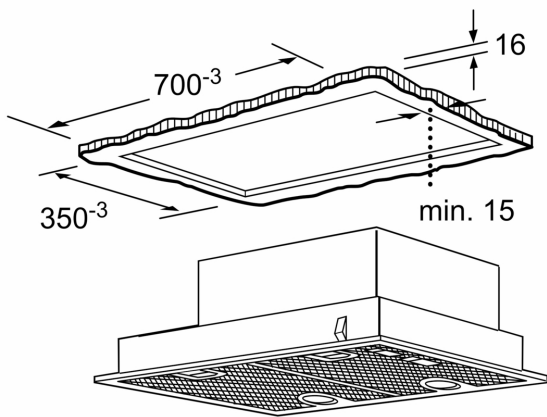

- Dimensions (HxWxD): 215 x 730 x 380 mm
- Built-in dimensions (HxWxD): 215 mm x 700 mm x 350 mm
- Electrical cable length 1.3 m

**Series 4, canopy cooker hood, 75 cm,
Silver metallic
DHL755BM**

measurements in mm

measurements in mm

measurements in mm

* from upper edge of pan support

measurements in mm