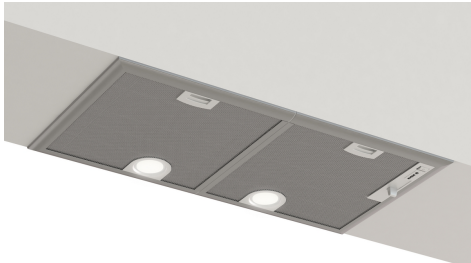

Series 4, canopy cooker hood, 75 cm, Silver metallic DHL755BM

- **Metal Grease Filter:** cleans the air, captures grease, easy monthly clean-up.
- **Silence:** maximal extractor performance with little noise
- **Grease filtration level:** filters out over 85% of the grease from kitchen air

Optional accessories

DHZ7305	Standard odor filter
DHZ7402	Installation kit for canopy

Series 4, canopy cooker hood, 75 cm, Silver metallic DHL755BM

- Diameter pipe Ø 150 mm

Design:

- Canopy silver metallic
- For installation in a modified cupboard, above a hob
- Suitable for ducted or re-circulated extraction

Core Features:

- Capacitor motor
- 2 x LED spot 2,15W (low volt)
- Colour Temperature: 3500 K
- Light Intensity: 410 lux
- 2 metal grease filter(s)

Comfort Features:

- Sliding switch control
- 3 speeds plus intensive setting