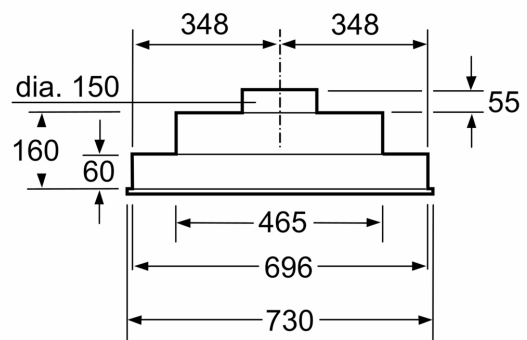

- Dimensions (HxWxD): 215 x 730 x 380 mm
- Built-in dimensions (HxWxD): 215 mm x 700 mm x 350 mm
- Electrical cable length 1.3 m

**Series 4, canopy cooker hood, 75 cm,
Silver metallic
DHL755BM**

measurements in mm

measurements in mm

measurements in mm

* from upper edge of pan support

measurements in mm