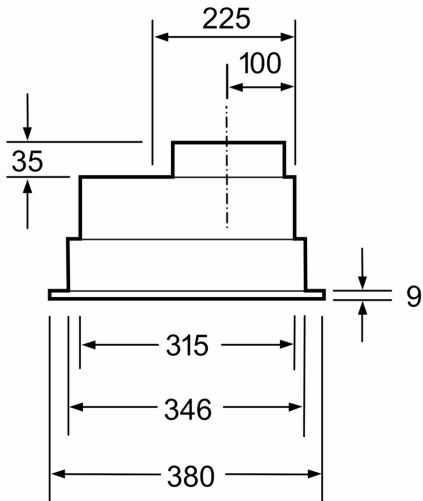

- Dimensions (HxWxD): 215 x 730 x 380 mm
- Built-in dimensions (HxWxD): 215 mm x 700 mm x 350 mm
- Electrical cable length 1.3 m

**Series 4, canopy cooker hood, 75 cm,
Silver metallic
DHL755BM**

measurements in mm

measurements in mm

measurements in mm

* from upper edge of pan support

measurements in mm