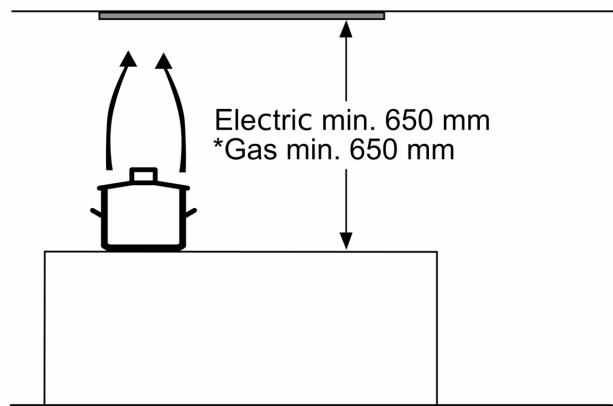

* from upper edge of pan support

measurements in mm