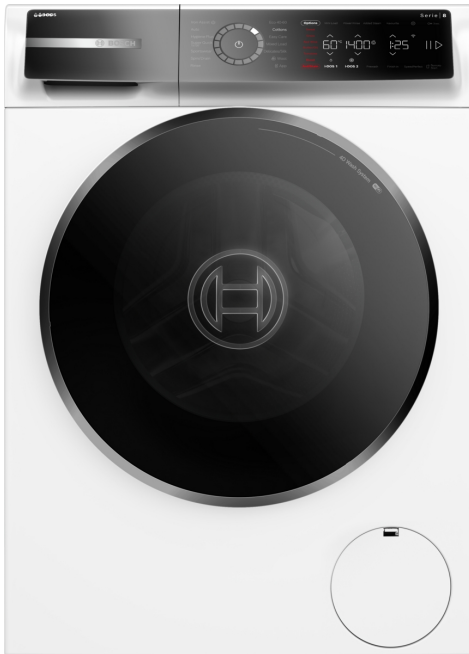

**Series 8, washing machine,
frontloader fullsize, 11 kg, 1400 rpm
WGB264A1GB**

WMZ2381 Extension for cold water inlet /Aquastop

- **i-DOS:** Automatically measures the precise amount of detergent and water needed.
- **Iron Assist:** reduce wrinkles up to 50%.
- **Added Steam:** Less ironing, more time for you.
- **Mini Load – Single item programme.**
- **Home Connect:** home appliances with smart connectivity for an easier everyday life.

comfort and safety

- Reload function: Be flexible in adding laundry items even after start of the wash cycle.
- reload indication
- Elegant and ergonomically inclined control panel for easy use
- 4D Wash System: high efficient water and detergent fabric penetration for spotless results.
- Hygiene Plus: clean laundry and killing germs effectively
- Mini Load: Wash single items and small loads efficiently
- XXL Drum volume: 70 l
- Drum interior light: LED
- VarioDrum: gentle and efficient washing
- 32 cm porthole, black-chrome, black with 182° opening door
- Reload function / pause function