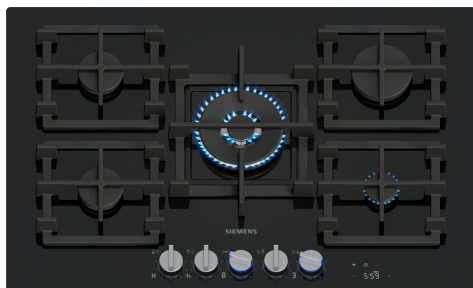

iQ700, Gas hob, 75 cm, Tempered glass, Black ER7A6RH40

Tempered glass gas hob with stepFlame Technology for precise flame control, intelligent hob-hood-control, detachable knobs and semi-continuous pan supports for an easy cleaning.

- ✓ stepFlame Technology: Precise flame control with nine different settings
- ✓ cookConnect: Control different functions of your hood, like power level or light, directly from your hob (with Siemens matching hood)
- ✓ Intelligent hood automatic: The hood is synced to your hob for maximum convenience
- ✓ Home Connect: Enjoy more peace of mind
- ✓ Detachable metallic sword knobs: Easily removable for easy cleaning and precise cooking control

Dimensions: 45x752x520 mm

Dimensions of the packed product (HxWxD): 150x800x600 mm

Net weight: 19.6 kg

Gross weight: 22.1 kg

iQ700, Gas hob, 75 cm, Tempered glass, Black ER7A6RH40

Features

Design

- Tempered glass hob surface, black
- Two built-in options: install the hob either flush or slightly raised on the worktop
- Semi-continuous cast iron pan supports
- Illuminated, Metal knobs

Usage convenience

- stepFlame Technology: precisely adjust the flame in nine defined and repeatable levels.
- Digital display: see the selected power level and the residual heat.
- Sword knobs, front: easily access knobs in front with strong grip for effortless turning.
- Automatic ignition via control knobs: just push and turn the knob to ignite the flame.
- Count-down timer: an alarm sounds at the end of the time set (e.g. for pasta).