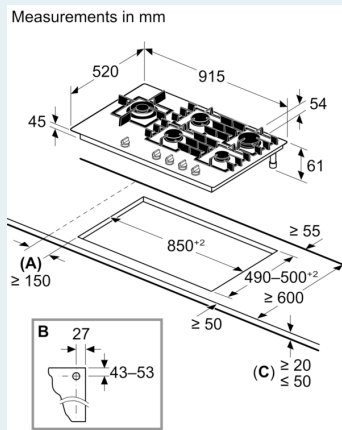

Dimensions: 45x915x520 mm

Dimensions of the packed product (HxWxD): 170x1110x660 mm

Net weight: 24.2 kg

Gross weight: 27.6 kg

Residual heat indicator:yes

Location of control panel: Front

Basic surface material: Tempered glass

Dimensions: 45x915x520 mm

Dimensions of the packed product (HxWxD): 170x1110x660 mm

Net weight: 24.2 kg

Gross weight: 27.6 kg

iQ700, Gas hob, 90 cm, Tempered glass, Black ER9A6SH40

Features

Design

- Tempered glass hob surface, black
- Two built-in options: install the hob either flush or slightly raised on the worktop
- Semi-continuous cast iron pan supports
- Illuminated, Metal knobs

Installation (gas types & measurements)

- Usable for: NG H/E 20mbar, E+ 20/25mbar

- Preset for natural gas (20mbar)
- Preset for natural gas (20mbar). Nozzles for all other gas types can be ordered via the customer service. For nozzle change, please contact the customer service.
- Dimensions of the product (HxWxD mm): 54 x 915 x 520
- Required niche size for installation (HxWxD mm) : 45 x 850 x (490 - 500)
- Required niche size for flush installation (HxWxD mm): 45 x 919 x 524
- Min. worktop thickness: 20 mm
- For raised installation, it is possible to install in worktops that are between 12 mm and 20 mm by using a spacer, which is available from technical customer service.
- If installed flush, minimum worktop tickness is 30 mm.
- Power cord: 1 m
- Connected load: 12.5 KW

Accessories

- Liquid gas nozzles (28-30/37mbar) included

**iQ700, Gas hob, 90 cm, Tempered glass, Black
ER9A6SH40**

Dimensioned drawings

A: Min. distance from the hob cut-out to the wall

B: Position of gas connection in the cut-out