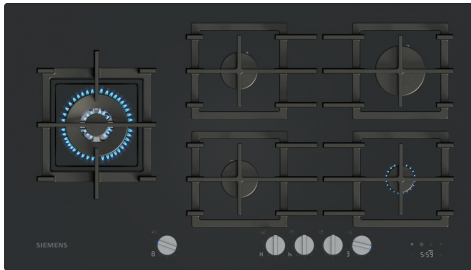

iQ700, Gas hob, 90 cm, Tempered glass, Black ER9A6SH40

Optional accessories

Tempered glass gas hob with stepFlame Technology for precise flame control, intelligent hob-hood-control, detachable knobs and semi-continuous pan supports for an easy cleaning.

- ✓ stepFlame Technology: Precise flame control with nine different settings
- ✓ cookConnect: Control different functions of your hood, like power level or light, directly from your hob (with Siemens matching hood)
- ✓ Intelligent hood automatic: The hood is synced to your hob for maximum convenience
- ✓ Home Connect: Enjoy more peace of mind
- ✓ Detachable metallic sword knobs: Easily removable for easy cleaning and precise cooking control

Design: Built-in

Source of energy: Gas

Total number of positions that can be used at the same time: 5

Required niche size for installation (HxWxD): 45 x 850-850 x
490-500 mm

Width of the appliance: 915 mm

Dimensions: 45x915x520 mm

Dimensions of the packed product (HxWxD): 170x1110x660 mm

Net weight: 24.2 kg

Gross weight: 27.6 kg

iQ700, Gas hob, 90 cm, Tempered glass, Black ER9A6SH40

Features

Design

- Tempered glass hob surface, black
- Two built-in options: install the hob either flush or slightly raised on the worktop
- Semi-continuous cast iron pan supports
- Illuminated, Metal knobs