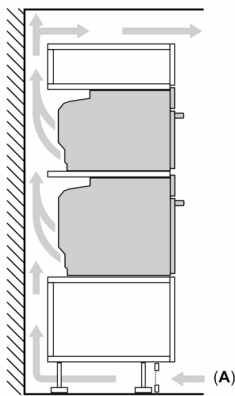

- Residual heat indicator
- Start-/Stop button
- Door contact switch

Technical Information

- Length of mains cable: 120 cm
- Nominal voltage: 220 - 240 V
- Total connected load electric: 3.6 kW
- Energy efficiency rating (acc. EU Nr. 65/2014): A+(at a range of energy efficiency classes from A+++ to D)
- Energy consumption per cycle in conventional mode: 0.87 kWh
- Energy consumption per cycle in fan-forced convection mode: 0.69 kWh
- Number of cavities: 1
- Heat source: electrical
- Cavity volume: 71 l

Dimensions:

- Appliance dimension (HxWxD): 595 mm x 594 mm x 548 mm
- Niche dimension (HxWxD): 585 mm - 595 mm x 560 mm - 568 mm x 550 mm
- "Please reference the built-in dimensions provided in the installation drawing"

**iQ700, Built-in oven, 60 x 60 cm,
Black
HB976GKB1**

Dimensioned drawings

Installing two appliances on top of each other
Air exchange

A: Air inlet $\geq 200 \text{ cm}^2$

measurements in mm

If the appliance will be installed underneath a hob, the following worktop thicknesses (including substructure if necessary) must be taken into account.

Hob type	min. worktop thickness	
	fitted	flush
Induction hob	37 mm	38 mm
Full surface Induction hob	47 mm	48 mm
Gas hob	30 mm	38 mm
Electric hob	27 mm	30 mm

Dimensioned drawings