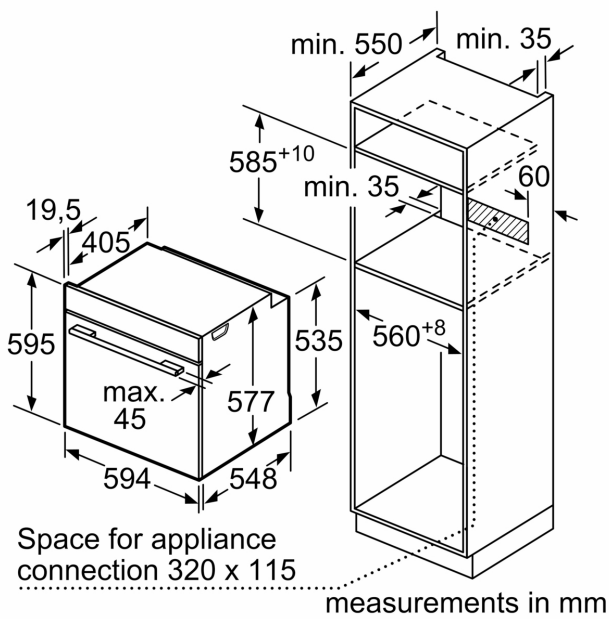

- Residual heat indicator
- Start-/Stop button
- Door contact switch

Technical Information

- Length of mains cable: 120 cm
- Nominal voltage: 220 - 240 V
- Total connected load electric: 3.6 kW
- Energy efficiency rating (acc. EU Nr. 65/2014): A+(at a range of energy efficiency classes from A+++ to D)
- Energy consumption per cycle in conventional mode: 0.87 kWh
- Energy consumption per cycle in fan-forced convection mode: 0.69 kWh
- Number of cavities: 1
- Heat source: electrical
- Cavity volume: 71 l

Dimensions:

- Appliance dimension (HxWxD): 595 mm x 594 mm x 548 mm
- Niche dimension (HxWxD): 585 mm - 595 mm x 560 mm - 568 mm x 550 mm
- "Please reference the built-in dimensions provided in the installation drawing"

**iQ700, Built-in oven, 60 x 60 cm,
Black
HB976GKB1**

Dimensioned drawings

Installing two appliances on top of each other
Air exchange

A: Air inlet $\geq 200 \text{ cm}^2$

measurements in mm

If the appliance will be installed underneath a hob, the following worktop thicknesses (including substructure if necessary) must be taken into account.

Hob type	min. worktop thickness	
	fitted	flush
Induction hob	37 mm	38 mm
Full surface Induction hob	47 mm	48 mm
Gas hob	30 mm	38 mm
Electric hob	27 mm	30 mm

Dimensioned drawings