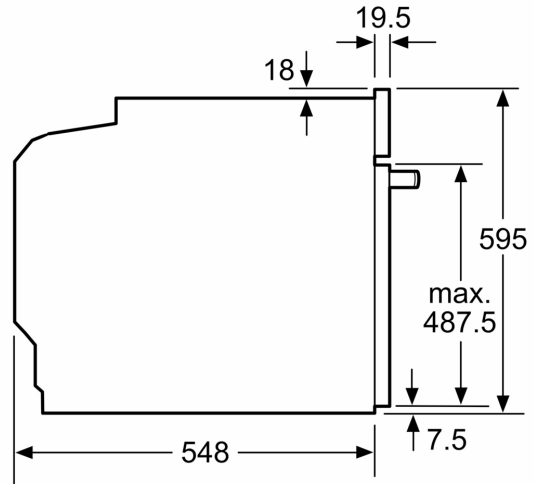

- Residual heat indicator
- Start-/Stop button
- Door contact switch

Technical Information

- Length of mains cable: 120 cm
- Nominal voltage: 220 - 240 V
- Total connected load electric: 3.6 kW
- Energy efficiency rating (acc. EU Nr. 65/2014): A+(at a range of energy efficiency classes from A+++ to D)
- Energy consumption per cycle in conventional mode: 0.87 kWh
- Energy consumption per cycle in fan-forced convection mode: 0.69 kWh
- Number of cavities: 1
- Heat source: electrical
- Cavity volume: 71 l

Dimensions:

- Appliance dimension (HxWxD): 595 mm x 594 mm x 548 mm
- Niche dimension (HxWxD): 585 mm - 595 mm x 560 mm - 568 mm x 550 mm
- "Please reference the built-in dimensions provided in the installation drawing"

**iQ700, Built-in oven, 60 x 60 cm,
Black
HB976GKB1**

Dimensioned drawings

Installing two appliances on top of each other
Air exchange

A: Air inlet $\geq 200 \text{ cm}^2$

measurements in mm

If the appliance will be installed underneath a hob, the following worktop thicknesses (including substructure if necessary) must be taken into account.

Hob type	min. worktop thickness	
	fitted	flush
Induction hob	37 mm	38 mm
Full surface Induction hob	47 mm	48 mm
Gas hob	30 mm	38 mm
Electric hob	27 mm	30 mm

Dimensioned drawings