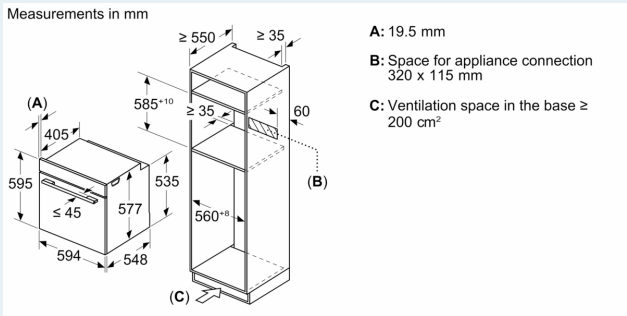

#### Dimensions:

- Appliance dimension (HxWxD): 595 mm x 594 mm x 548 mm
- Niche dimension (HxWxD): 585 mm - 595 mm x 560 mm - 568 mm x 550 mm
- "Please reference the built-in dimensions provided in the installation drawing"

**iQ700, Built-in oven with microwave function, 60 x 60 cm, Matt Black HM976GMM1**

**Dimensioned drawings**

If the appliance will be installed underneath a hob, the following worktop thicknesses (including substructure if necessary) must be taken into account.