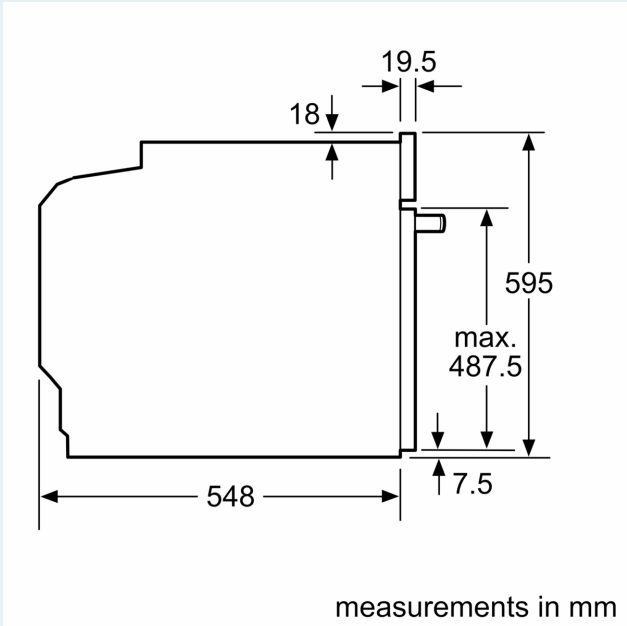

iQ700, Built-in oven with microwave function, 60 x 60 cm, Matt Black HM976GMM1

Dimensioned drawings

If the appliance will be installed underneath a hob, the following worktop thicknesses (including substructure if necessary) must be taken into account.

Hob type	min. worktop thickness	
	fitted	flush
Induction hob	37 mm	38 mm
Full surface Induction hob	47 mm	48 mm
Gas hob	30 mm	38 mm
Electric hob	27 mm	30 mm