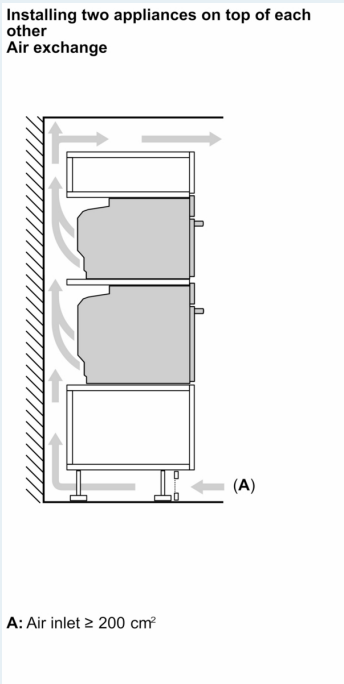

#### Dimensions:

- Appliance dimension (HxWxD): 595 mm x 594 mm x 548 mm
- Niche dimension (HxWxD): 585 mm - 595 mm x 560 mm - 568 mm x 550 mm
- "Please reference the built-in dimensions provided in the installation drawing"

**iQ700, Built-in oven with microwave function, 60 x 60 cm, Matt Black HM976GMM1**

**Dimensioned drawings**

If the appliance will be installed underneath a hob, the following worktop thicknesses (including substructure if necessary) must be taken into account.

Hob type	min. worktop thickness	
	fitted	flush
Induction hob	37 mm	38 mm
Full surface Induction hob	47 mm	48 mm
Gas hob	30 mm	38 mm
Electric hob	27 mm	30 mm

Dimensioned drawings