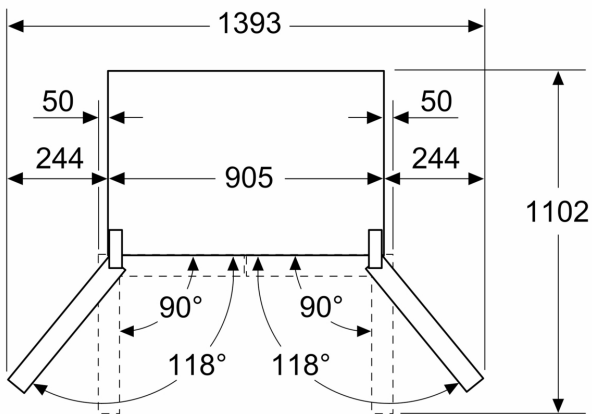

Dimensions

- Appliance Dimensions (H x W x D): 183 cm x 90.5 cm x 73.6 cm

Technical Information

- 4 wheels for easier transport, 3 of them height adjustable.

Accessories

Country Specific Options

- Based on the results of the standard 24-hour test. Actual consumption depends on usage/position of the appliance.
- To achieve the declared energy consumption, the attached distanceholders have to be used. As a result, the appliance depth increases by about 3.5 cm. The appliance used without the distance holder is fully functional, but has a slightly higher energy consumption.
- Nominal voltage: 220 - 240 V
- Text for Energy Rate

**iQ700, French Door Bottom
Mount Refrigerator, Glass door,
183 x 90.5 cm, Black, Total
noFrost
KF96RSBEA**

Dimensioned drawings

Measurements in mm

A: Front is adjustable from 1830 to 1847 mm, with front levelling feet fully extended

Measurements in mm

A: Front is adjustable from 1830 to 1847 mm, with front levelling feet fully extended

B: Add 25 mm for fixed spacers on back

Measurements in mm

Measurements in mm

A	a	b
≤ 600	0	0
600 < A ≤ 650	50	50
650 < A ≤ 700	65	65
> 700	244	244

A: Kitchen cabinet or worktop depth

B: Wall
Drawers can be pulled and taken out with door open to 90°