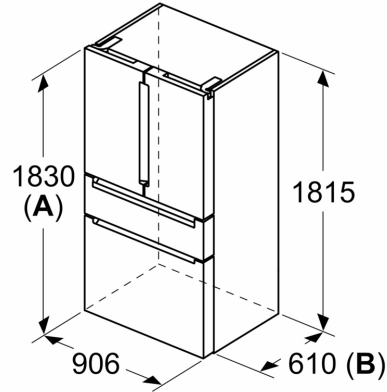

Dimensions

- Appliance Dimensions (H x W x D): 183 cm x 90.5 cm x 73.6 cm

Technical Information

- 4 wheels for easier transport, 3 of them height adjustable.

Accessories

Country Specific Options

- Based on the results of the standard 24-hour test. Actual consumption depends on usage/position of the appliance.
- To achieve the declared energy consumption, the attached distanceholders have to be used. As a result, the appliance depth increases by about 3.5 cm. The appliance used without the distance holder is fully functional, but has a slightly higher energy consumption.
- Nominal voltage: 220 - 240 V
- Text for Energy Rate

**iQ700, French Door Bottom
Mount Refrigerator, Glass door,
183 x 90.5 cm, Black, Total
noFrost
KF96RSBEA**

Dimensioned drawings

Measurements in mm

A: Front is adjustable from 1830 to 1847 mm, with front levelling feet fully extended

Measurements in mm

A: Front is adjustable from 1830 to 1847 mm, with front levelling feet fully extended

B: Add 25 mm for fixed spacers on back

Measurements in mm

Measurements in mm

A	a	b
≤ 600	0	0
600 < A ≤ 650	50	50
650 < A ≤ 700	65	65
> 700	244	244