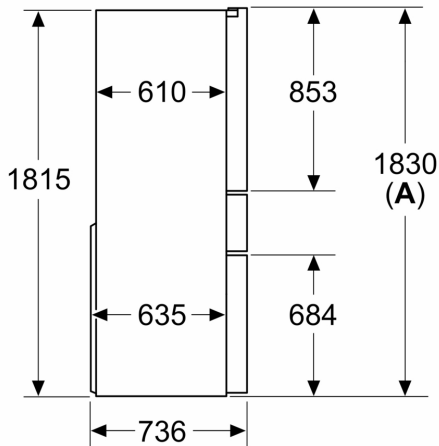

Dimensions

- Appliance Dimensions (H x W x D): 183 cm x 90.5 cm x 73.6 cm

Technical Information

- 4 wheels for easier transport, 3 of them height adjustable.

Accessories

Country Specific Options

- Based on the results of the standard 24-hour test. Actual consumption depends on usage/position of the appliance.
- To achieve the declared energy consumption, the attached distanceholders have to be used. As a result, the appliance depth increases by about 3.5 cm. The appliance used without the distance holder is fully functional, but has a slightly higher energy consumption.
- Nominal voltage: 220 - 240 V
- Text for Energy Rate

**iQ700, French Door Bottom
Mount Refrigerator, Glass door,
183 x 90.5 cm, Black, Total
noFrost
KF96RSBEA**

Dimensioned drawings

Measurements in mm

A: Front is adjustable from 1830 to 1847 mm, with front levelling feet fully extended

Measurements in mm

A: Front is adjustable from 1830 to 1847 mm, with front levelling feet fully extended

B: Add 25 mm for fixed spacers on back

Measurements in mm

Measurements in mm

A	a	b
≤ 600	0	0
600 < A ≤ 650	50	50
650 < A ≤ 700	65	65
> 700	244	244