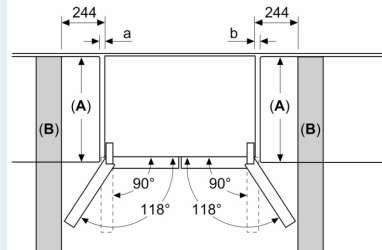

Dimensions

- Appliance Dimensions (H x W x D): 183 cm x 90.5 cm x 73.6 cm

Technical Information

- 4 wheels for easier transport, 3 of them height adjustable.

Accessories

Country Specific Options

- Based on the results of the standard 24-hour test. Actual consumption depends on usage/position of the appliance.
- To achieve the declared energy consumption, the attached distanceholders have to be used. As a result, the appliance depth increases by about 3.5 cm. The appliance used without the distance holder is fully functional, but has a slightly higher energy consumption.
- Nominal voltage: 220 - 240 V
- Text for Energy Rate

**iQ700, French Door Bottom
Mount Refrigerator, Glass door,
183 x 90.5 cm, Black, Total
noFrost
KF96RSBEA**

Dimensioned drawings

Measurements in mm

A: Front is adjustable from 1830 to 1847 mm, with front levelling feet fully extended

Measurements in mm

A: Front is adjustable from 1830 to 1847 mm, with front levelling feet fully extended

B: Add 25 mm for fixed spacers on back

Measurements in mm

Measurements in mm

A	a	b
≤ 600	0	0
600 < A ≤ 650	50	50
650 < A ≤ 700	65	65
> 700	244	244

A: Kitchen cabinet or worktop depth

B: Wall
Drawers can be pulled and taken out with door open to 90°