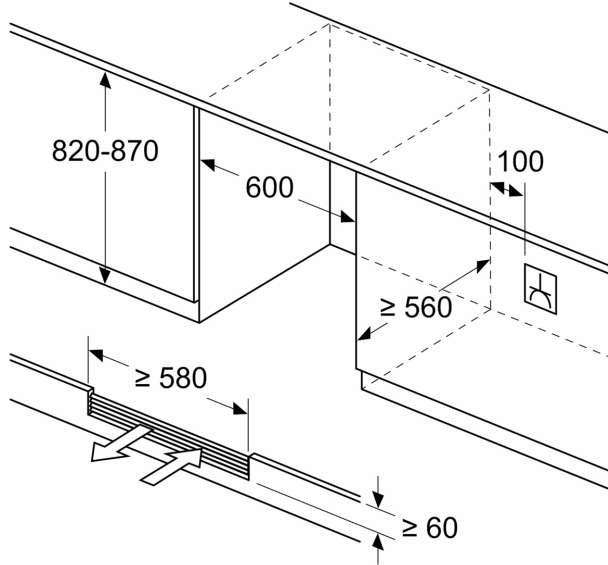

#### Dimensions

- Niche Dimension (H x W x D): 82.0 cm x 60.0 cm x 56.0 cm
- Appliance Dimensions ( H x W x D): 81.8 cm x 59.8 cm x 58.1 cm

#### Environment and Safety

- Energy Class: G
- Total Volume: 120 l
- Net Fridge Volume : 120 l
- Net Freezer Volume : 0 l
- Annual Energy Consumption: 130 kWh/a
- Climate Class: SN-ST
- Noise Level : 38 dB , C Class
- LED with Soft Start in fridge section
- No. wooden grills in fridge: 3 PC
- Glass door
- Glass door: 3 glass panels
- Number of Temperature Zones: 2
- Temperature range: 5-20 °C
- Illumination on/off: Yes
- Presenter Lighting: Yes
- Child lock

**iQ500, Built-in wine cooler, 81.8 x 59.8 cm**  
**KU21WAHG0**

Dimensioned drawings

Measurements in mm

measurements in mm

measurements in mm