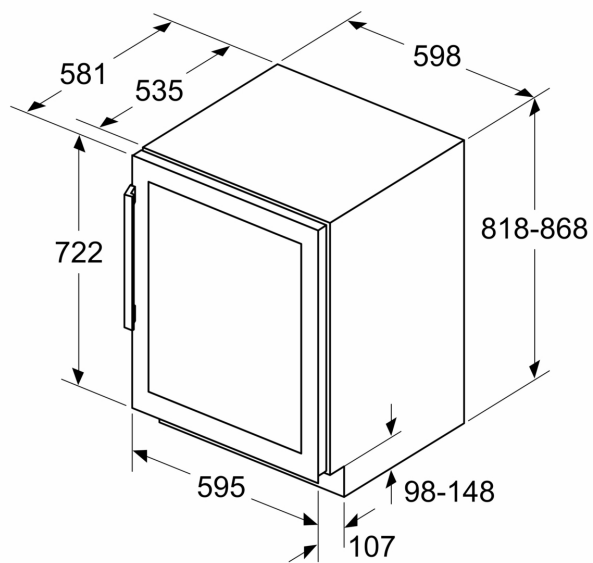

#### Dimensions

- Niche Dimension (H x W x D): 82.0 cm x 60.0 cm x 56.0 cm
- Appliance Dimensions ( H x W x D): 81.8 cm x 59.8 cm x 58.1 cm

**iQ500, Built-in wine cooler, 81.8 x 59.8 cm**  
**KU21WAHG0**

Dimensioned drawings

Measurements in mm

measurements in mm

measurements in mm