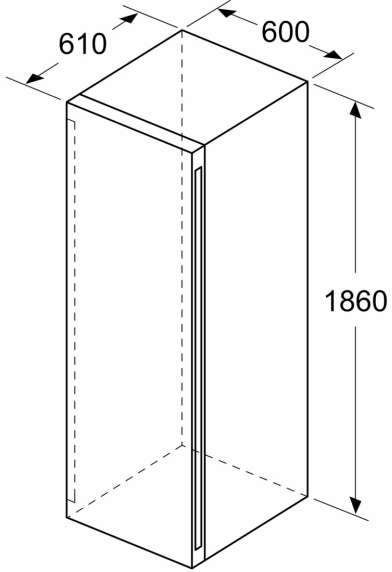

#### Dimensions

- Appliance Dimensions ( H x W x D): 186 cm x 60 cm x 61.0 cm

#### Environment and Safety

**iQ500, Freestanding wine cooler,  
186 x 60 cm  
KW36KATGA**

Dimensioned drawings

measurements in mm

measurements in mm